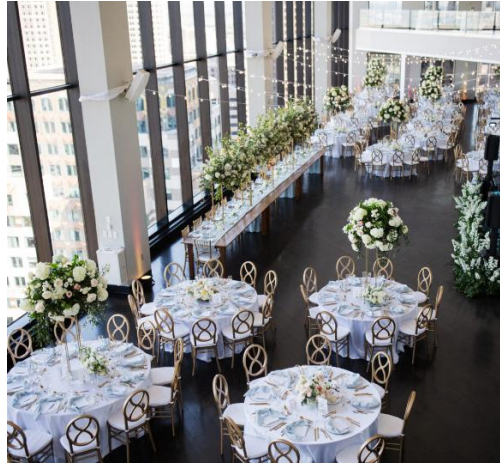

STATE ROOM
BOSTON

GREAT ROOM + MEZZANINE

CAPACITY:
9,396 Square Feet
21' Ceiling Height

900 Theater Style
900 Cocktail Party
390 Crescent Rounds of 6
660 Seated Event + Program
560 Dinner + Dancing
1,200 (flow) Full Venue